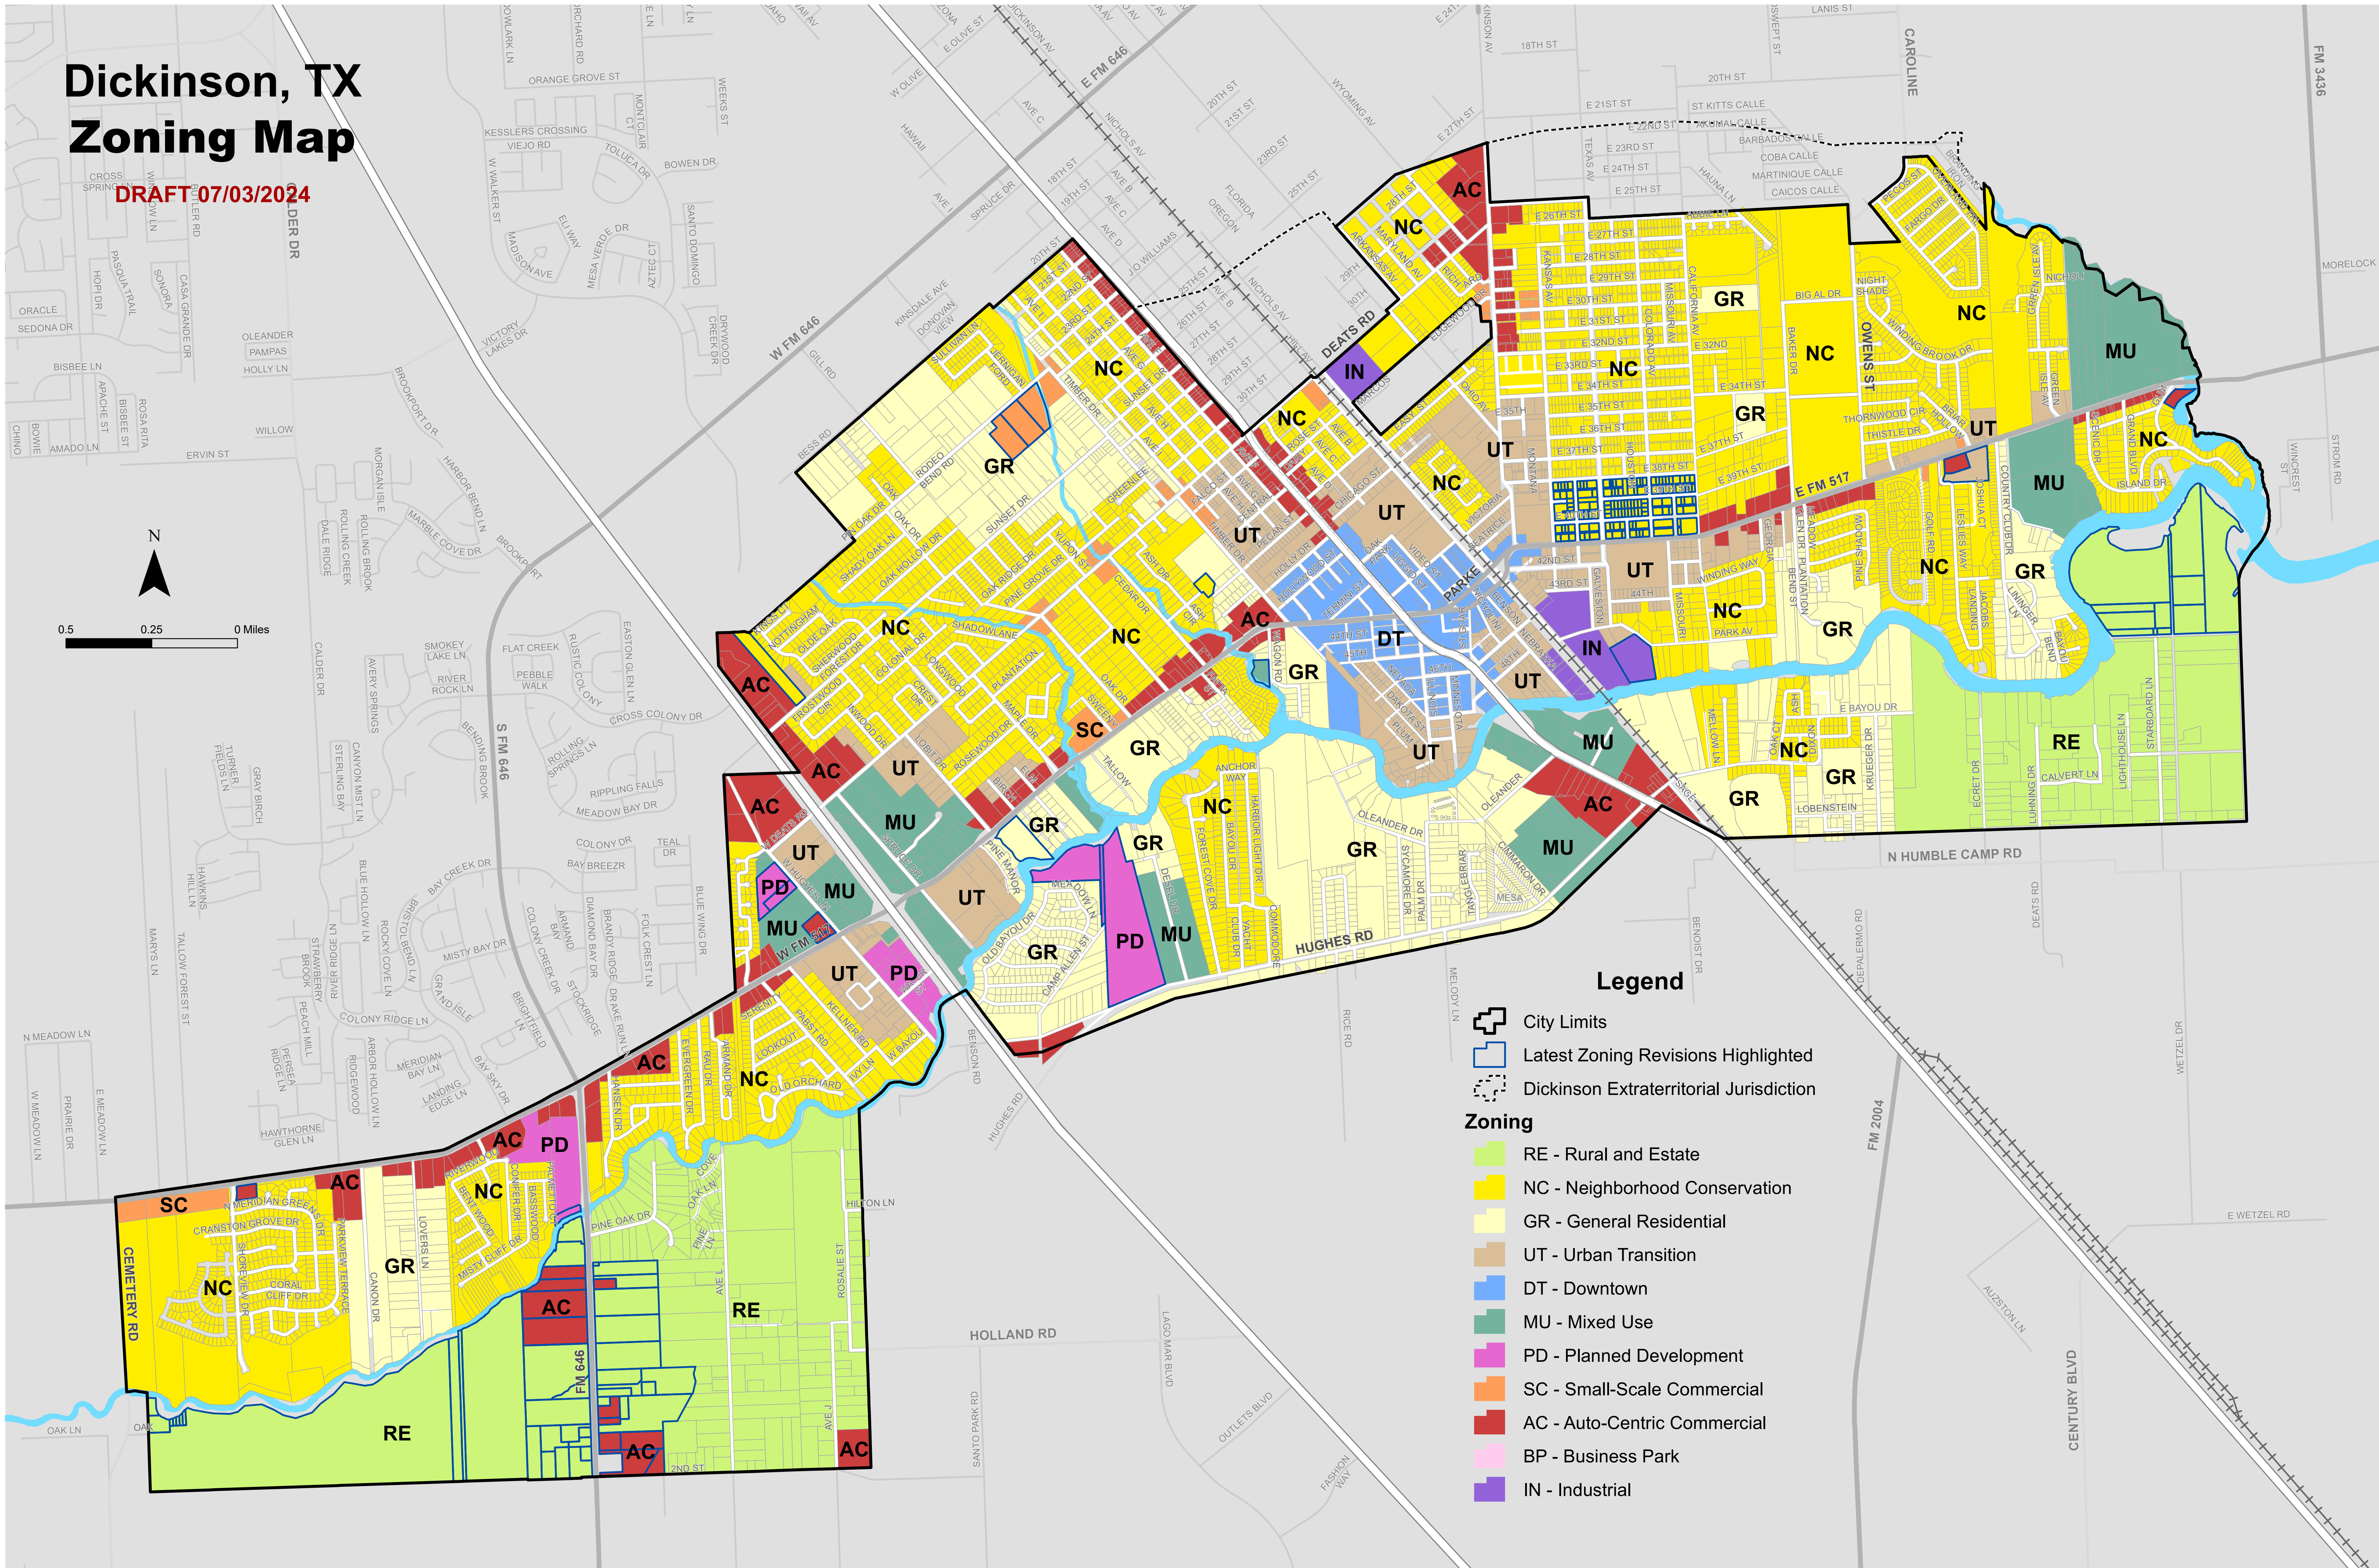

Dickinson, TX Zoning Map

DRAFT 07/03/2024

Legend

- City Limits
- Latest Zoning Revisions Highlighted
- Dickinson Extraterritorial Jurisdiction
- Zoning**
- RE - Rural and Estate
- NC - Neighborhood Conservation
- GR - General Residential
- UT - Urban Transition
- DT - Downtown
- MU - Mixed Use
- PD - Planned Development
- SC - Small-Scale Commercial
- AC - Auto-Centric Commercial
- BP - Business Park
- IN - Industrial